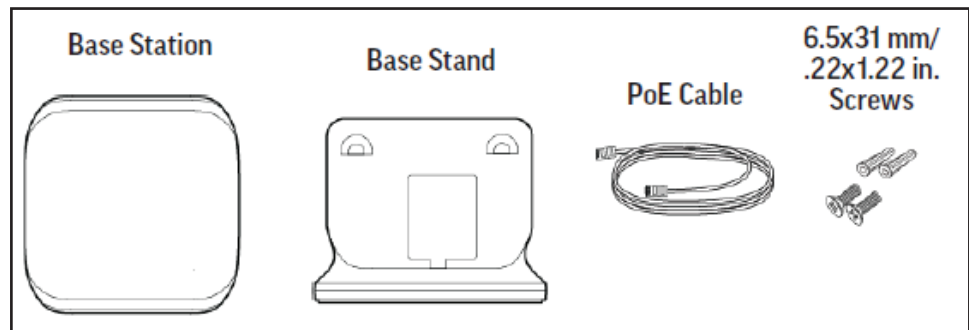

Poly Rove B2 Dect IP Phone Base Station

SET UP SHEET

This guide covers the basic features and connect options of the Poly Rove B2 Dect IP Base Station

✓ Package Contents

✓ Features

✓ Connect Power

✓ Stand Mount