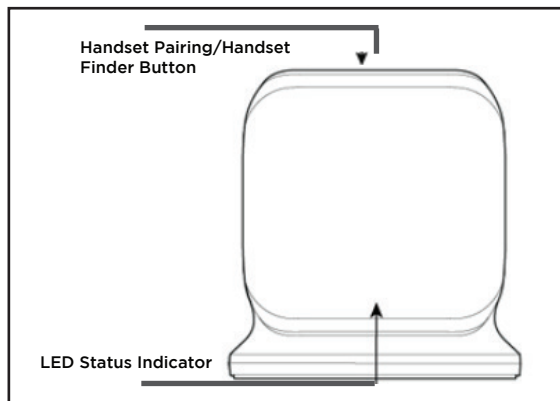

Poly Rove B2 Dect IP Phone Base Station

SET UP SHEET

This guide covers the basic features and connect options of the Poly Rove B2 Dect IP Base Station

✓ Package Contents

✓ Features

✓ Connect Power

✓ Stand Mount

✓ Wall Mount