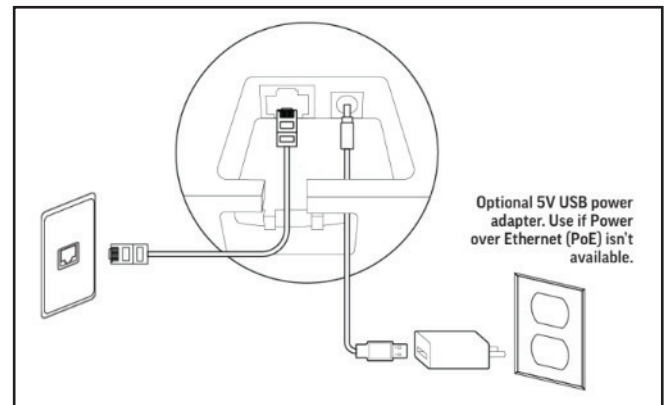

Poly Rove B2 Dect IP Phone Base Station

SET UP SHEET

This guide covers the basic features and connect options of the Poly Rove B2 Dect IP Base Station

✓ Package Contents

✓ Features

✓ Connect Power

✓ Stand Mount

✓ Wall Mount